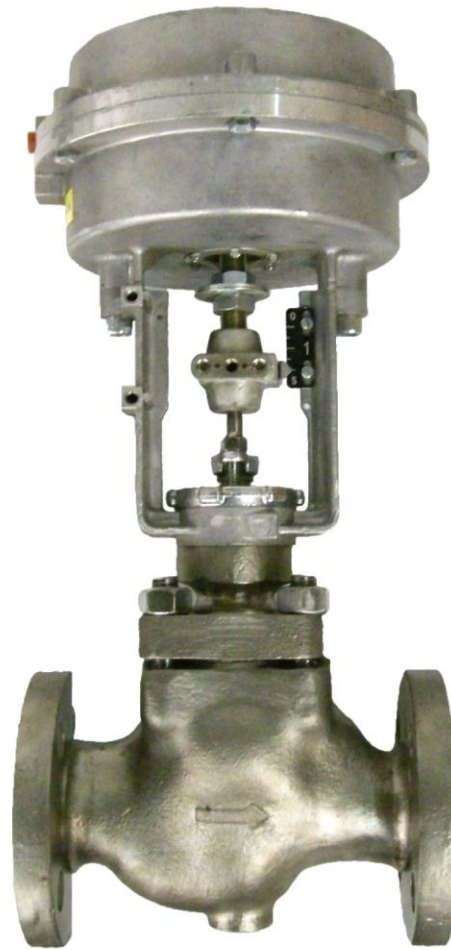

Instruction
D-9200-1NE
December 2010

NOR'EAST

— CONTROLS, INC.

A DIVISION OF ALLGASH INTERNATIONAL, INC.

Operator's Manual

SERIES 9200/9500

DOUBLE SEATED,

CAGE TYPE GLOBE VALVES